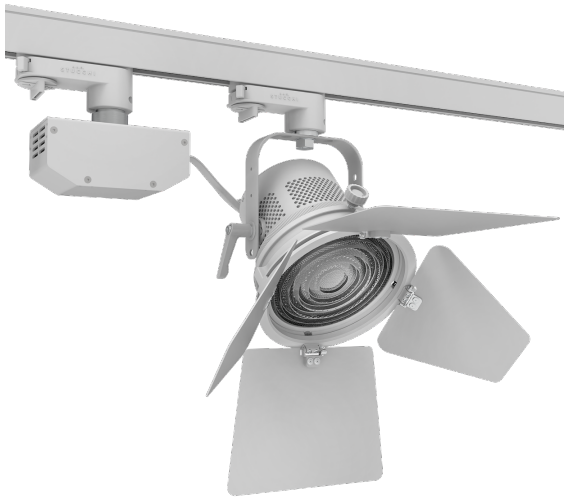

P3F Fresnel Light (Track)

90W LED/ 15°- 45°

- Cine-Grade Light Quality
- Point-Source LED
- DMX Controllable
- 90W Power Draw
- Compact (< 8" of Vertical Space)

ORDERING GUIDE

FLXP3F - - - - **PSP** -

Mode

CLR All Modes
EZ All EZ Modes
RGB RGB Mode Only
CCT Tunable CCT Mode Only
3200 Fixed 3200K
5600 Fixed 5600K

Finish

WH White
BK Black

Mount

TOX w/ O-type DMX Track Adapter
TEX w/ E-type DMX Track Adapter (Legacy product)

Power Supply & Control

PSP Power Supply w/ Pass-Through DMX

Plug/Connection

US US 120V
EU EU 220V

SPECIFICATIONS

| | |
|------------------------------------|---|
| Beam Angle | 15°- 45° |
| CRI / TLCI | 95/90 typical (in CCT Mode of 2800K-6500K) |
| Dimming | 100% - 0% flicker free |
| Power Draw | 90W max |
| AC Input | 100 - 240V AC, 50 - 60Hz |
| Remote Control | DMX 512 |
| Cooling | Fan Cooled |
| Acoustic Noise | 23 dBA |
| Operating Temp. | 32 - 104°F (0 - 40°C) |
| Weight (Fixture + Power Supply) | 4.5lb / 2.1kg |