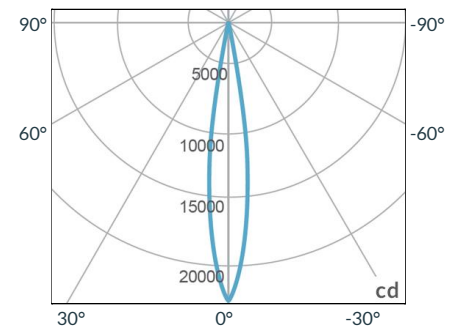

MECHANICAL FIGURES

PHOTOMETRIC DATA

Focus

| Distance | | 3' (~0.9 m) | 10' (~3.0 m) | 15' (~4.6 m) |
|---------------|-----|-------------------|-------------------|--------------------|
| @3200K | fc | 2522 | 237 | 119 |
| | lux | 27147 | 2552 | 1281 |
| @5600K | fc | 2606 | 245 | 123 |
| | lux | 28051 | 2638 | 1324 |
| Beam Diameter | | Ø 2.3' (~0.2m) | Ø 7.5' (~0.8m) | Ø 11.3' (~1.2m) |

Beam Angle : 15°

Flood

| Distance | | 3' (~0.9 m) | 10' (~3.0 m) | 15' (~4.6 m) |
|---------------|-----|-------------------|-------------------|--------------------|
| @3200K | fc | 529 | 53 | 30 |
| | lux | 5695 | 571 | 323 |
| @5600K | fc | 564 | 55 | 31 |
| | lux | 6071 | 593 | 334 |
| Beam Diameter | | Ø 2.3' (~0.7m) | Ø 8.6' (~2.6m) | Ø 11.3' (~3.4m) |