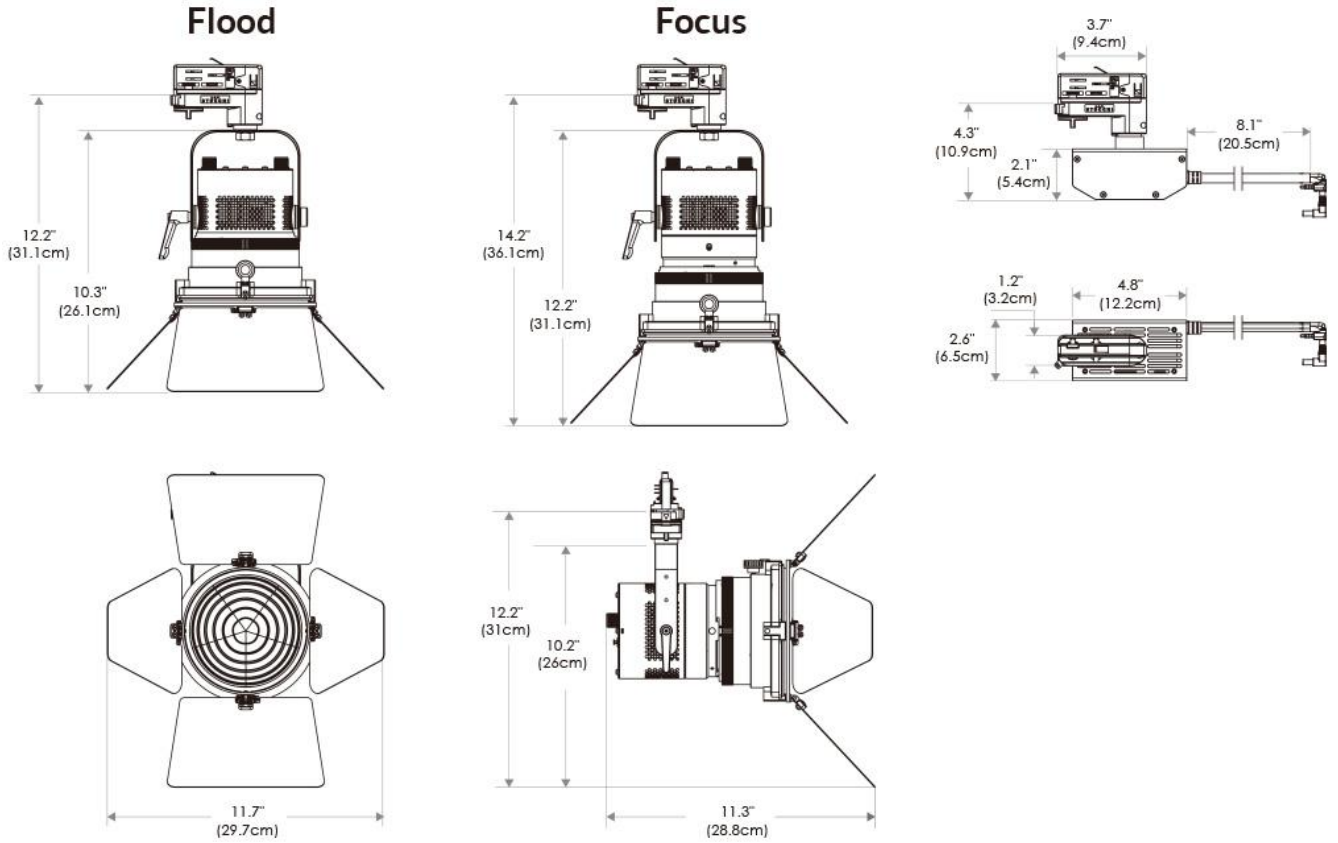

Power Supply & Control

PSP Power Supply w/ Pass-Through DMX

Plug/Connection

US US 120V
EU EU 220V

SPECIFICATIONS

| | |
|------------------------------------|---|
| Beam Angle | 15°- 45° |
| CRI / TLCI | 95/90 typical (in CCT Mode of 2800K-6500K) |
| Dimming | 100% - 0% flicker free |
| Power Draw | 90W max |
| AC Input | 100 - 240V AC, 50 - 60Hz |
| Remote Control | DMX 512 |
| Cooling | Fan Cooled |
| Acoustic Noise | 23 dBA |
| Operating Temp. | 32 - 104°F (0 - 40°C) |
| Weight (Fixture + Power Supply) | 4.5lb / 2.1kg |

MECHANICAL FIGURES

PHOTOMETRIC DATA

Focus

| Distance | | 3' (~0.9 m) | 10' (~3.0 m) | 15' (~4.6 m) |
|---------------|-----|-------------------|-------------------|--------------------|
| @3200K | fc | 2522 | 237 | 119 |
| | lux | 27147 | 2552 | 1281 |
| @5600K | fc | 2606 | 245 | 123 |
| | lux | 28051 | 2638 | 1324 |
| Beam Diameter | | Ø 2.3' (~0.2m) | Ø 7.5' (~0.8m) | Ø 11.3' (~1.2m) |

Beam Angle : 15°

Flood

| Distance | | 3' (~0.9 m) | 10' (~3.0 m) | 15' (~4.6 m) |
|---------------|-----|-------------------|-------------------|--------------------|
| @3200K | fc | 529 | 53 | 30 |
| | lux | 5695 | 571 | 323 |
| @5600K | fc | 564 | 55 | 31 |
| | lux | 6071 | 593 | 334 |
| Beam Diameter | | Ø 2.3' (~0.7m) | Ø 8.6' (~2.6m) | Ø 11.3' (~3.4m) |