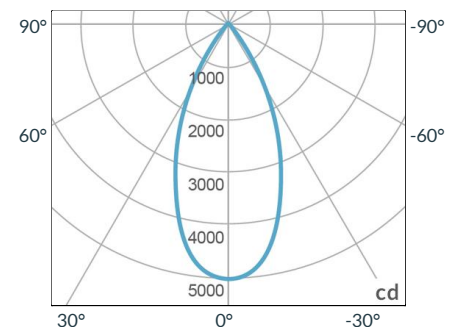

Flood

Distance		3' (~0.9 m)	10' (~3.0 m)	15' (~4.6 m)
@3200K	fc	529	53	30
	lux	5695	571	323
@5600K	fc	564	55	31
	lux	6071	593	334
Beam Diameter		Ø 2.3' (~0.7m)	Ø 8.6' (~2.6m)	Ø 11.3' (~3.4m)

Beam Angle : 45°